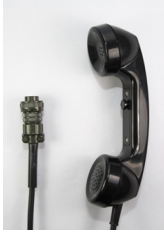

## Accessories - Locomotive

Two Piece Model

*RCCR Dual Mode Operation is Upgradeable to Tri-Mode Digital Operation.*

One Piece Model

Part #	MSRP
RCCR-HANDSET	\$ 221
Fits: RCCR Locomotive Radio	

Handset with PTT,  
8FT COIL, TG-4AAR, 6-PIN.

Part #	MSRP
RCCR-CRADLE	\$ 24
Fits: RCCR Locomotive Handset	

Rubber Hang Up Cradle for  
RCCR-Handset

Part #	MSRP
RCCR-HMIC	\$ 304
Fits: RCCR Locomotive Radio	

Hand Mic, Non-DTMF

Part #	MSRP
RCCR-TRAY	\$ 222
Fits: RCCR Locomotive Radio	

Metal Mounting Tray.

Part #	MSRP
RCCR-PWRCBL	\$ 172
Fits: RCCR Locomotive Radio	

72V, 6.5' Cable with right angle  
connector for one piece radio